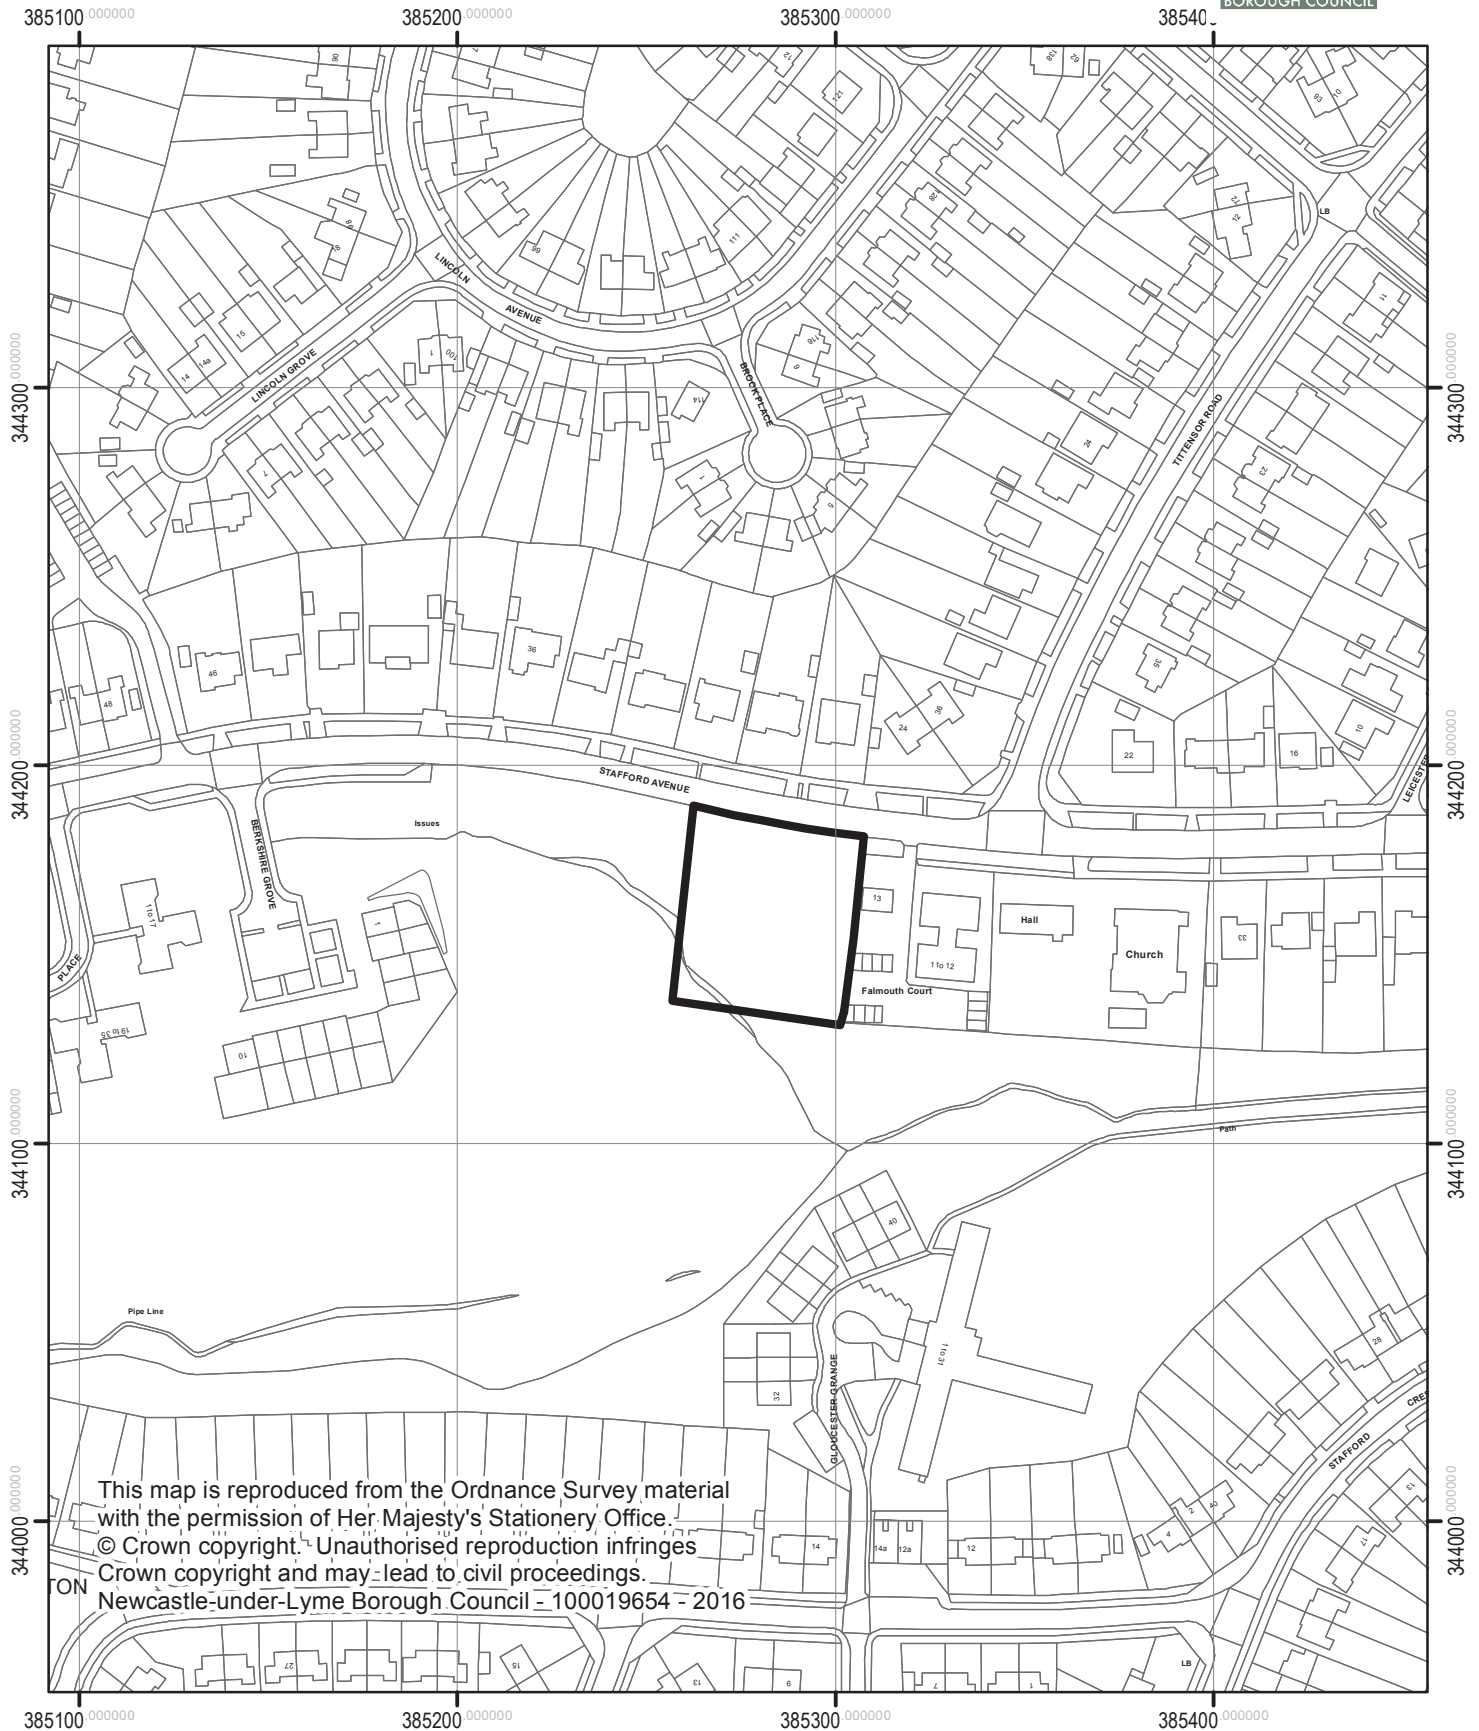

Land south of Stafford Avenue, Newcastle under Lyme

16/00646/DEEM4

Newcastle under Lyme Borough Council
Planning & Development Services
Date 13/09/2016

1:2,000